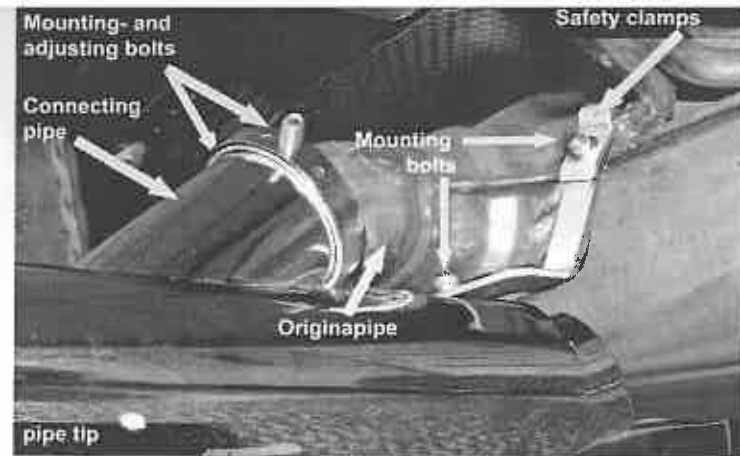

Mounting Instruction

for single and double chrome exhaust pipes Mercedes-Benz type W221

Model: W 221

Part-No.: 221 000 78 - chrome single pipe 2-parts

Part-No.: 221 200 78 - chrome double pipe 2-parts

Please read before mounting!

Inspect the double-exhaust-pipes for damages and check that all parts are included.
The following parts should be in the package:

**2 exhaust-pipes with 4 adjusting bolts, 2 safety clamps with 4 mounting bolts,
2 nuts, 6 grommets, 6 spring rings, 2 spacer**

Technical data: diameter pipe tip 93 mm / 65 mm, length 235 mm above, 300 mm down,
length connecting pipe 95 mm, diameter 58 mm.

1. The exhaust pipes are provided with a sticker indicating a left or right exhaust pipe.
The stickers can be found on the outer surfaces of the exhaust pipe.
2. When attaching the exhaust pipe, take care that the side indication of the left or right applies to the direction of movement.
3. The delivered spacers are only necessary for petrol models.
4. Attach the exhaust pipe on to the original exhaust pipe and check the fit. The exhaust pipe must be pushed up all the way. The safety clamps must be able to be properly fastened on the flared flange. If this is not possible (e.g. due to technical changes in the automobile industry), the exhaust pipe may not be mounted.
5. If everything fits, remove the exhaust pipe again and then apply Loctite bolt locker to all bolts. Please do not forget the two fastening bolts located in the exhaust pipe. Then position the exhaust pipe and manually fasten the bolts. Also fasten the safety clamp manually. After that, adjust the exhaust pipe horizontally in the direction of movement using the mounting and adjusting bolts that are located in each of the joint pipes. If all of the pipes positions are correct, then tighten the mounting bolts located inside the exhaust pipes.
6. All screws have to be screwed tight. Please check it once more.
7. Please check annually that the exhaust pipes are firmly in place.